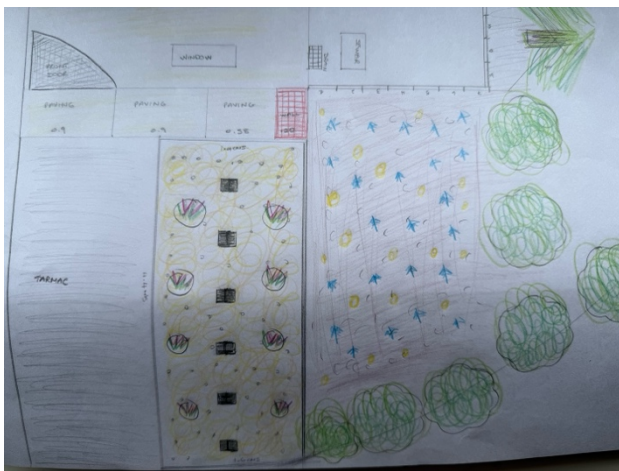

Before

Design

Materials & Costs:

- 25 mts Lining: £35
- Plastic edging : £20
- Golden gravel stones to cover 8m² £120
- 6 ceramic pots £180
- Plants £60
- Solar lights £40 ♥
- Our Labour: 😊
- Time: 3 days with lots of breaks